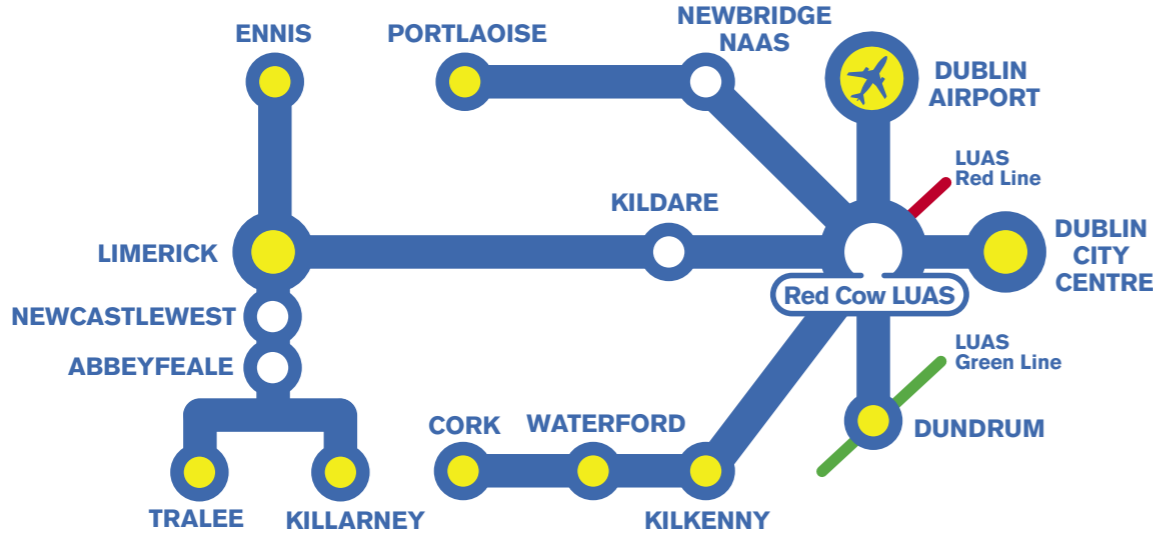

Adare to Limerick: **€20**

Killarney/Tralee to Limerick: **€50**

Newcastlewest to Limerick: **€20**

Abbeyfeale to Limerick: **€35**

FREE On Board Wi-Fi | DOWNLOAD our FREE App | **Timetable & Fares**

M7 Express

Ennis/Tralee/Killarney - Dublin

Welcome to Our Network

We stop at the **Gleneagle** and **INEC** in Killarney

35 SERVICES DAILY

Journey Fares

Origin	Killarney	Tralee	AtFeale	NCW	Adare	Ennis	Bunratty	Limerick	Kildare Village	Red Cow LUAS	Connect at Red Cow for Dublin Airport	Connect at Red Cow for Dundrum
Killarney	€5	€5	€5	€5	€5	€15	€15	€10	€20	€20	€20	€20
Tralee	€5	€5	€5	€5	€5	€15	€15	€10	€20	€20	€20	€20
Abbeyfeale	€5	€5	€5	€5	€5	€15	€15	€10	€20	€20	€20	€20
Newcastlewest	€5	€5	€5	€5	€5	€15	€15	€10	€20	€20	€20	€20
Adare	€5	€5	€5	€5	€5	€10	€10	€5	€15	€15	€20	€18
Ennis	€15	€15	€15	€15	€10	€5	€5	€5	€15	€15	€20	€18
Bunratty	€15	€15	€15	€10	€5	€5	€5	€5	€15	€15	€20	€18
Limerick	€15	€15	€15	€10	€5	€5	€5	€5	€15	€15	€20	€18
Kildare Village	€20	€20	€20	€20	€15	€15	€15	€10	€10	€10	€15	€13
Luas/Dublin	€20	€20	€20	€20	€15	€15	€15	€10	€5	€5	€10	€8
Dublin Airport	€20	€20	€20	€20	€20	€20	€20	€15	€5	N/A		
Connect at Red Cow								€15	€10			

TWO CHILDREN UNDER 12 TRAVEL FREE WITH A PAYING ADULT

Full details on dublincoach.ie or call (01) 4659972

Welcome To Our Network

Flying from Dublin?

Why not use our **Red Cow LUAS stop** to connect with our service to **Dublin Airport** which runs **every half hour!**
(Details on dublincoach.ie)